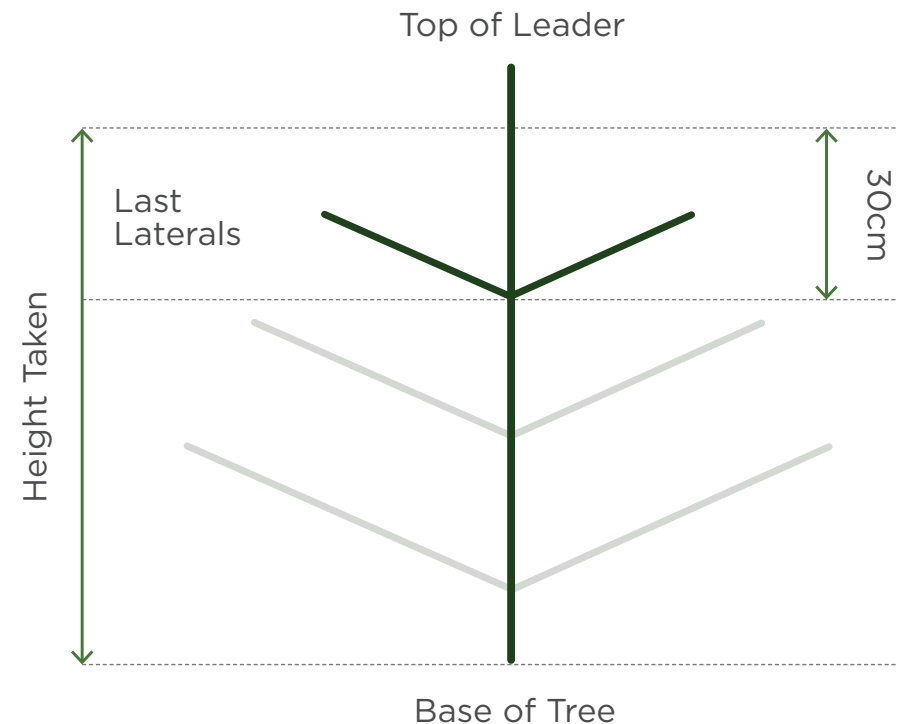

Freshest and Finest Quality Trees

We measure each tree to exacting standards, which means you have a tree measured not to the top of the leader but to 30cm above the last laterals on each tree.

We are dedicated to growing only the finest Christmas trees by planting from only the best seed stock, hand graded to our exacting standards by our industry leading partner nursery.

Our pot grown trees are nurtured from seedlings and planted in their special growing pots in our fields. The specially designed pots have a hole pattern on the bottom and around the sides allowing the smaller roots to work through the pot and gain water and nourishment.

Throughout its life our team takes pride in nourishing, pruning and shaping every tree as required. We will do as much or as little as is needed to produce only the finest Christmas trees.